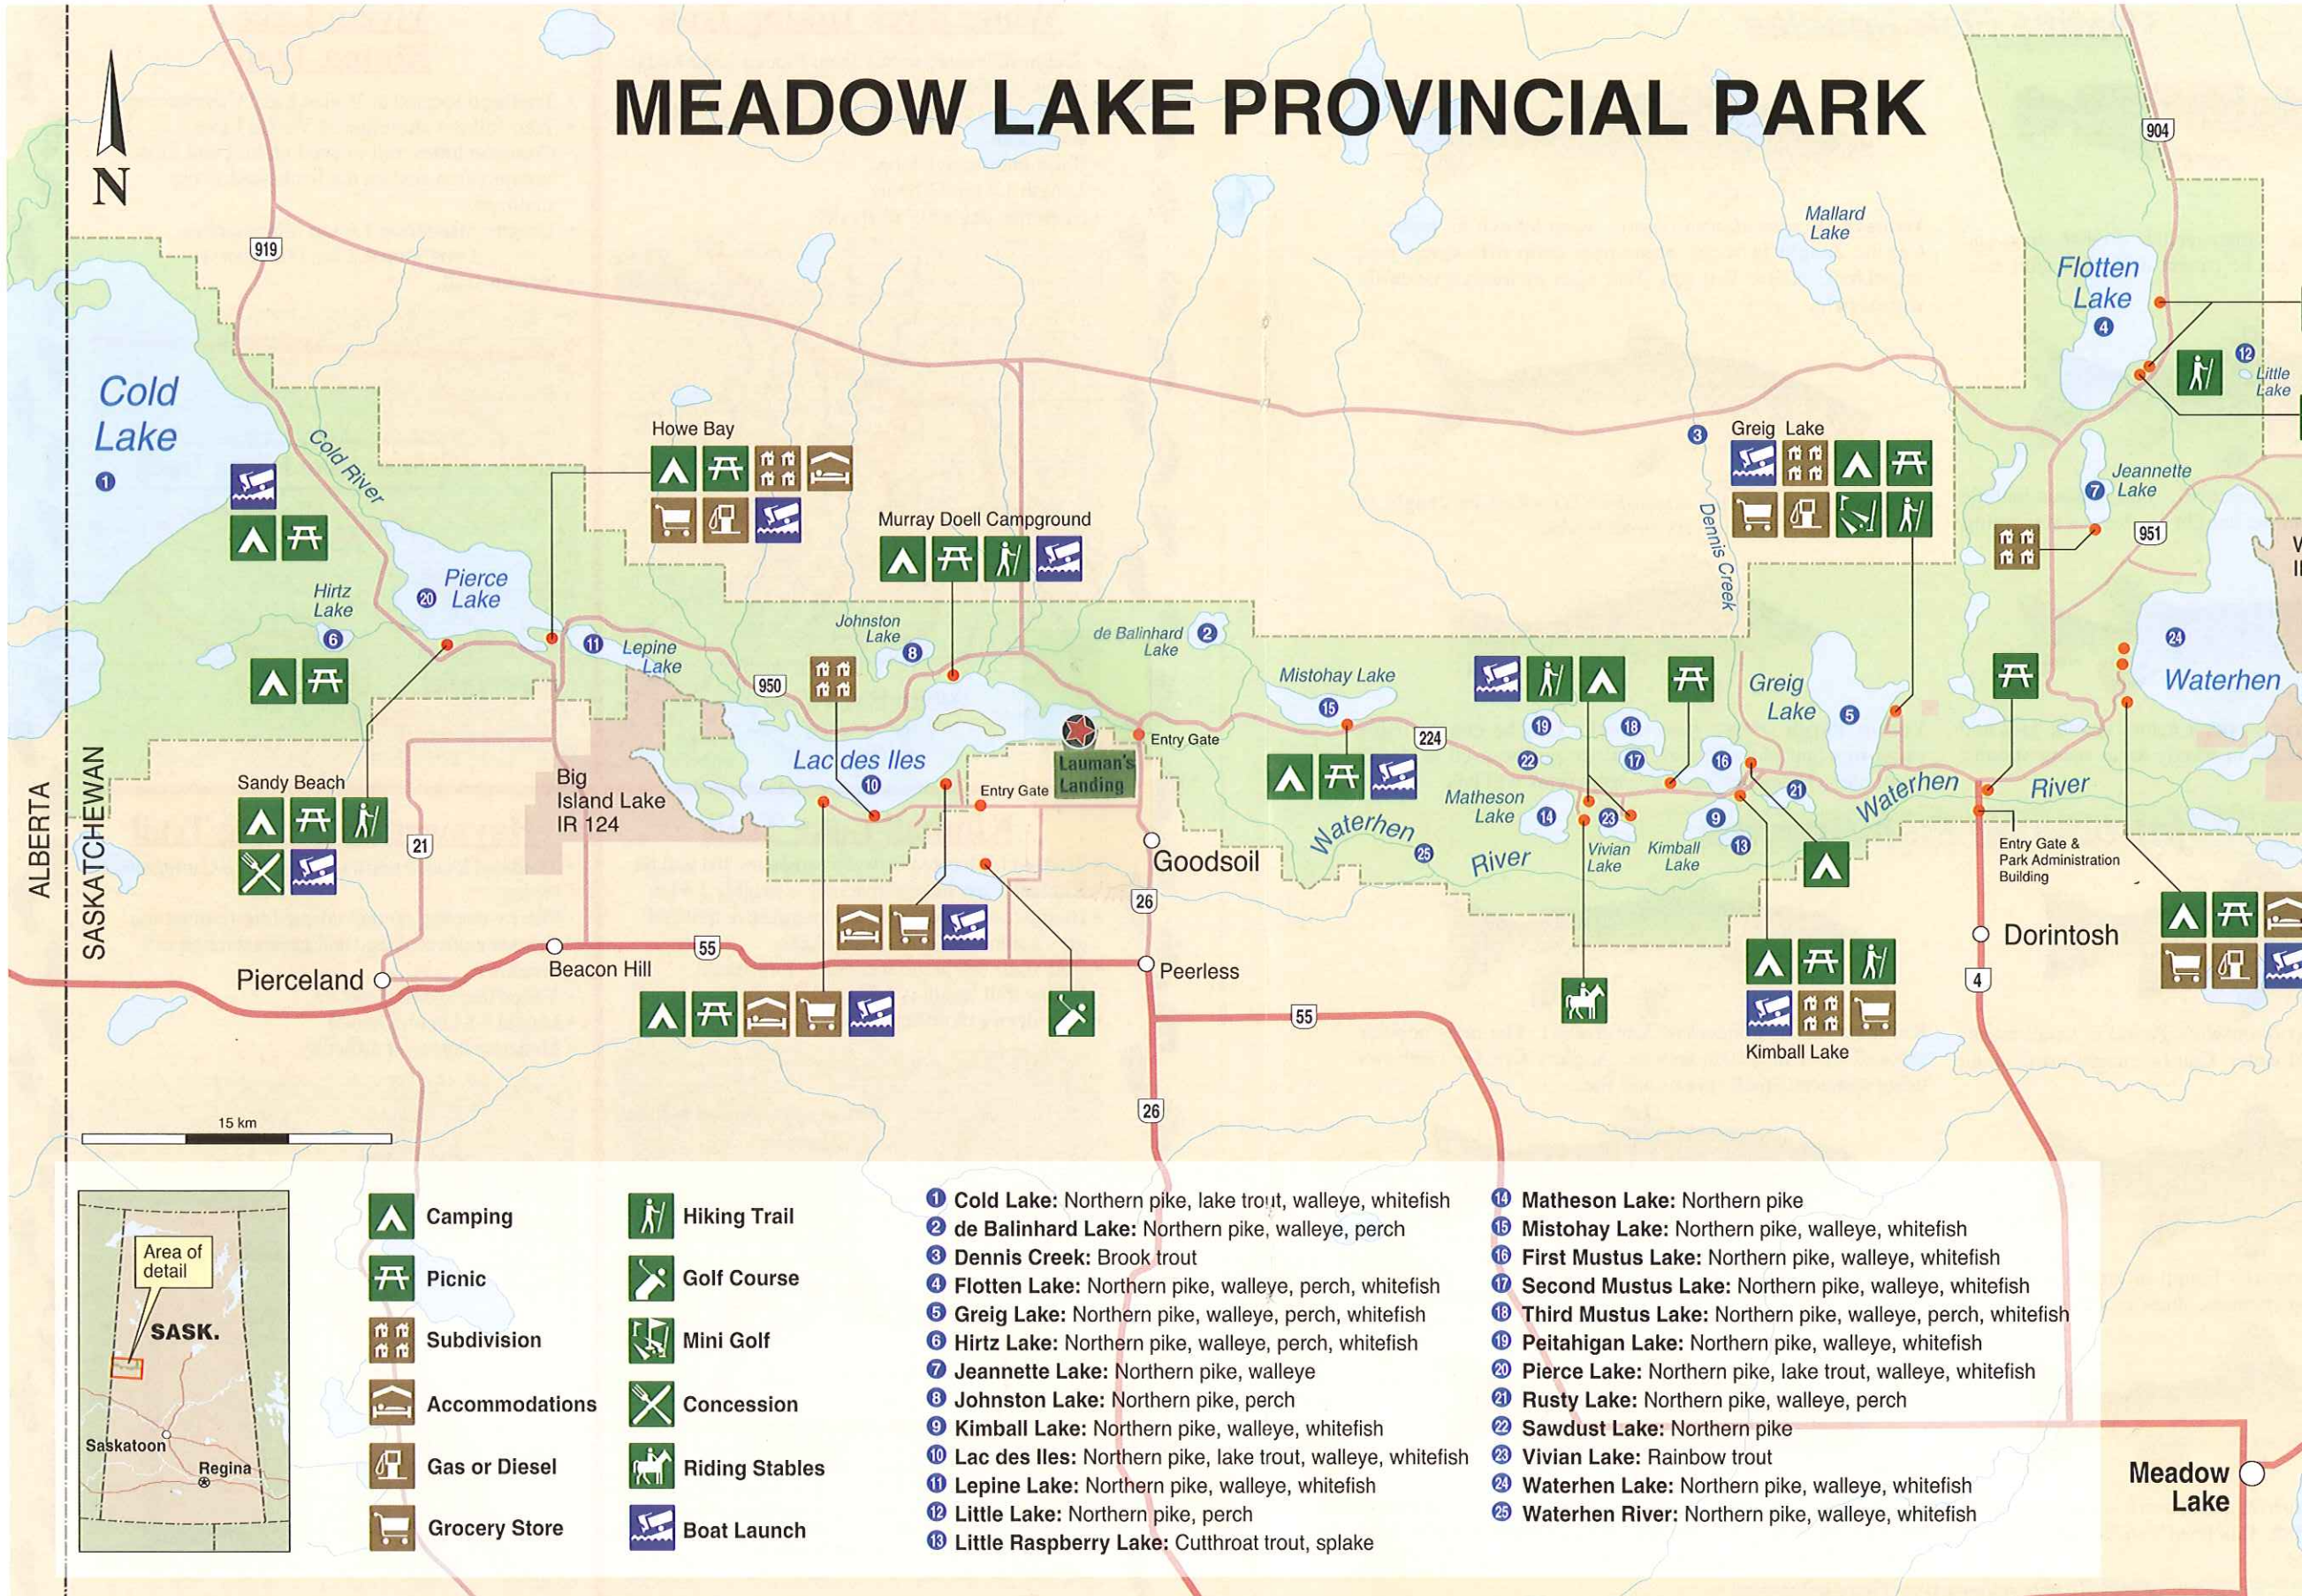

MEADOW LAKE PROVINCIAL PARK

- | | | | |
|--|----------------|--|----------------|
| | Camping | | Hiking Trail |
| | Picnic | | Golf Course |
| | Subdivision | | Mini Golf |
| | Accommodations | | Concession |
| | Gas or Diesel | | Riding Stables |
| | Grocery Store | | Boat Launch |

- | | |
|---|---|
| ① Cold Lake: Northern pike, lake trout, walleye, whitefish | ⑭ Matheson Lake: Northern pike |
| ② de Balinhard Lake: Northern pike, walleye, perch | ⑮ Mistohay Lake: Northern pike, walleye, whitefish |
| ③ Dennis Creek: Brook trout | ⑯ First Mustus Lake: Northern pike, walleye, whitefish |
| ④ Flotten Lake: Northern pike, walleye, perch, whitefish | ⑰ Second Mustus Lake: Northern pike, walleye, whitefish |
| ⑤ Greig Lake: Northern pike, walleye, perch, whitefish | ⑱ Third Mustus Lake: Northern pike, walleye, perch, whitefish |
| ⑥ Hirtz Lake: Northern pike, walleye, perch, whitefish | ⑲ Peitahigan Lake: Northern pike, walleye, whitefish |
| ⑦ Jeannette Lake: Northern pike, walleye | ⑳ Pierce Lake: Northern pike, lake trout, walleye, whitefish |
| ⑧ Johnston Lake: Northern pike, perch | ㉑ Rusty Lake: Northern pike, walleye, perch |
| ⑨ Kimball Lake: Northern pike, walleye, whitefish | ㉒ Sawdust Lake: Northern pike |
| ⑩ Lac des Iles: Northern pike, lake trout, walleye, whitefish | ㉓ Vivian Lake: Rainbow trout |
| ⑪ Lepine Lake: Northern pike, walleye, whitefish | ㉔ Waterhen Lake: Northern pike, walleye, whitefish |
| ⑫ Little Lake: Northern pike, perch | ㉕ Waterhen River: Northern pike, walleye, whitefish |
| ⑬ Little Raspberry Lake: Cutthroat trout, splake | |

Meadow Lake